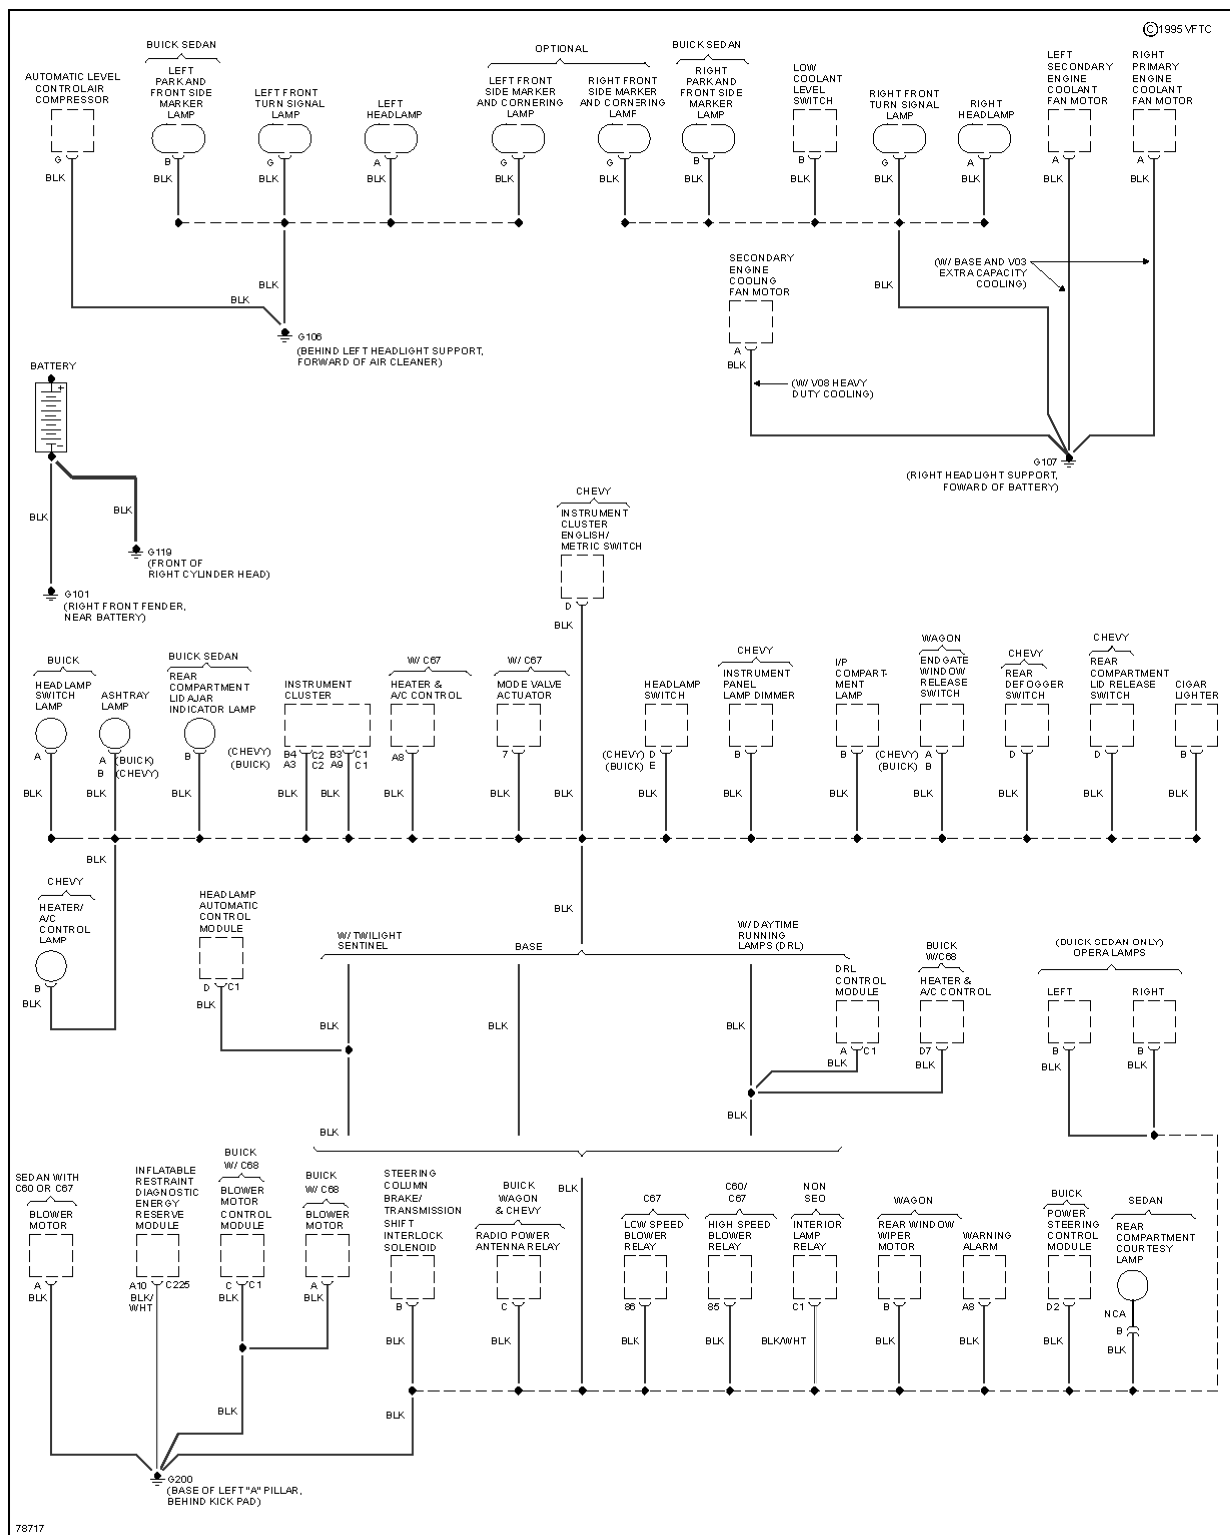

1996 Chevrolet Caprice Impala SS

SYSTEM WIRING DIAGRAMS - IMPALA SS

Fig. 15: Ground Distribution Circuit (1 of 3)

78717